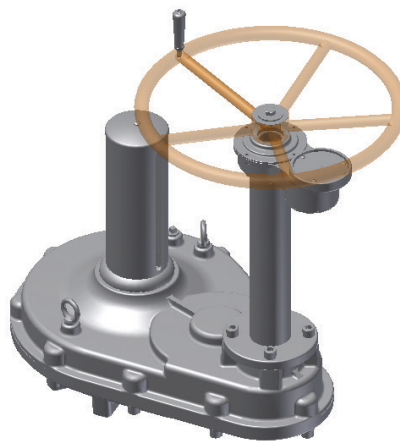

# ACCESSORIES

Chain wheel

Extended gear

Gearbox(General)

Gearbox(High load)

Limit switch

Locking device  
(Chain & Padlock)

Locking device  
(Gear)

Dashpot

Dashpot Detail

Live-loading

Live-loading Detail

Balance valve

By-pass valve

By-pass + Equalizing valve