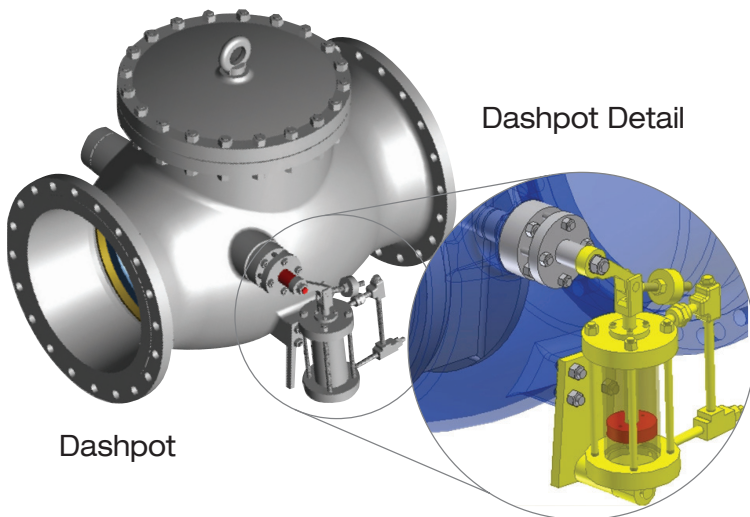

# ACCESSORIES

Chain wheel

Extended gear

Gearbox(General)

Gearbox(High load)

Limit switch

Locking device  
(Chain & Padlock)

Locking device  
(Gear)

Dashpot

Dashpot Detail

Live-loading

Live-loading Detail

Balance valve

By-pass valve

By-pass + Equalizing valve