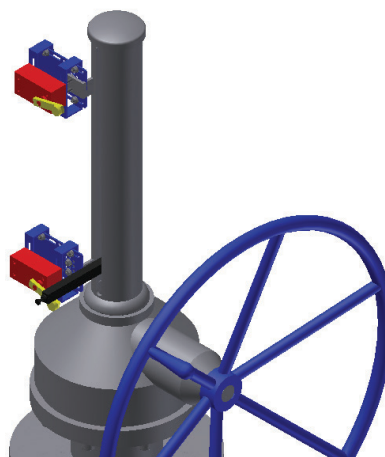

# ACCESSORIES

Chain wheel

Extended gear

Gearbox(General)

Gearbox(High load)

Limit switch

Locking device  
(Chain & Padlock)

Locking device  
(Gear)

Dashpot

Dashpot Detail

Live-loading

Live-loading Detail

Balance valve

By-pass valve

By-pass + Equalizing valve